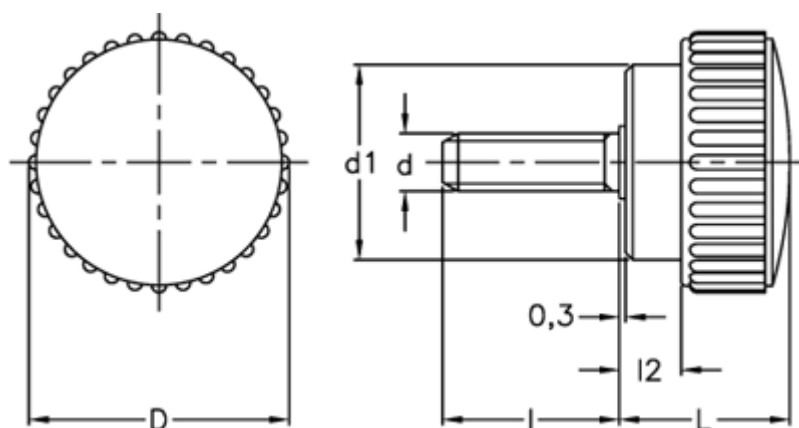

# Data Sheet

Article number: 2302102132

Description: E+G Knurled grip knob  
B.193/15 S-p-M5x16-INOX

## Measures

D	=	15
d1	=	11
d 6g	=	M5
l	=	16
L	=	11
l2	=	2